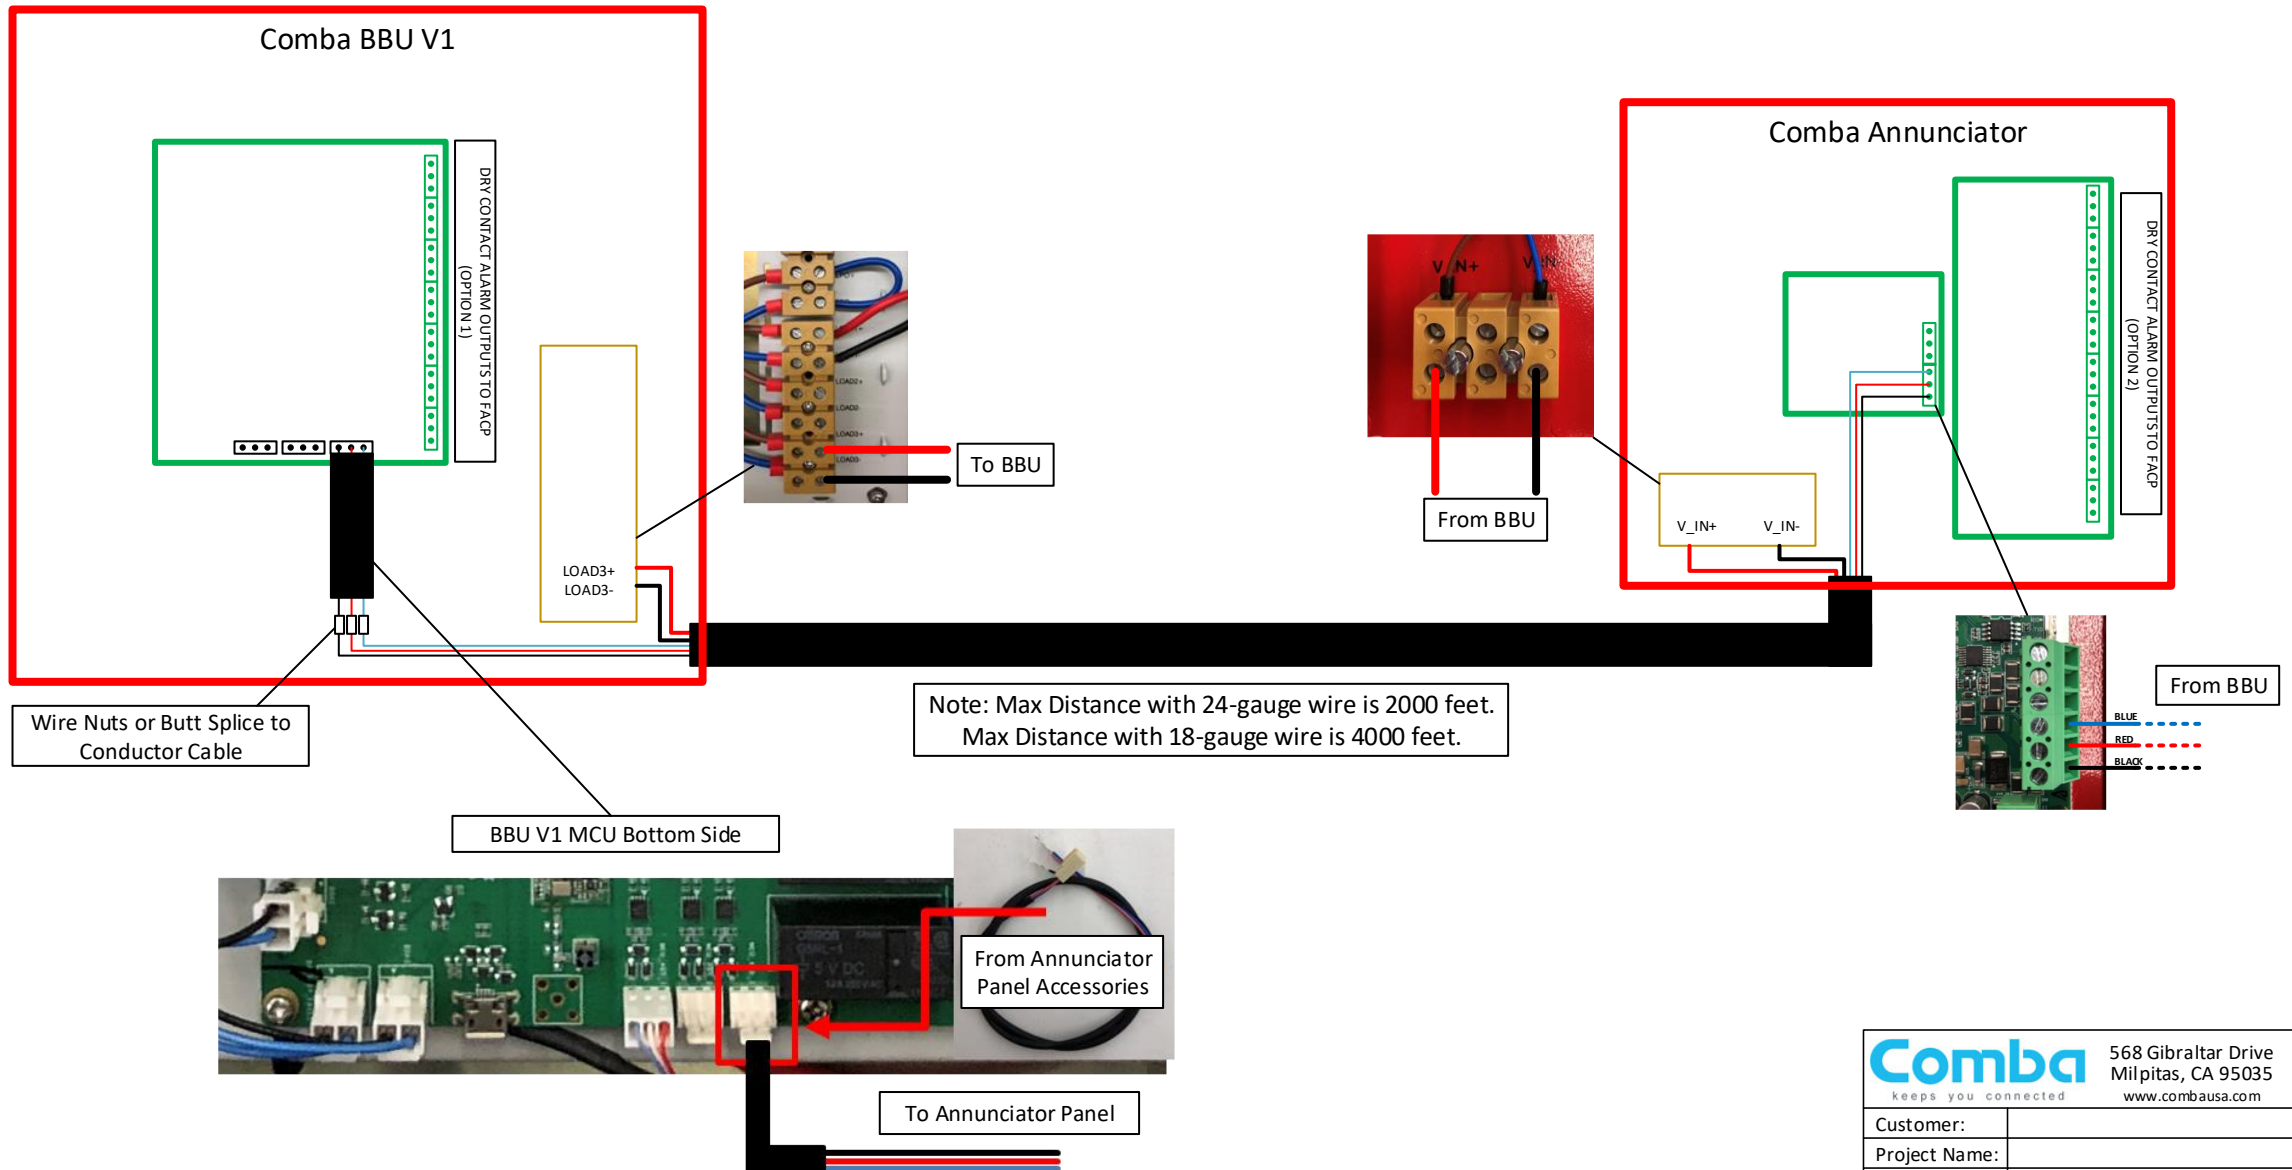

# BBU V1 to ANNUNCIATOR PANEL WIRING DIAGRAM

## TYPICAL CONFIGURATION

BBU Software Firmware Requirements:  
BBU V1 (CPBBUV1-48055-UL): V8B01 or newer

 568 Gibraltar Drive Milpitas, CA 95035 <a href="http://www.combausea.com">www.combausea.com</a>	
Customer:	
Project Name:	
Date:	03/17/2021
Revision:	
Created By:	Comba