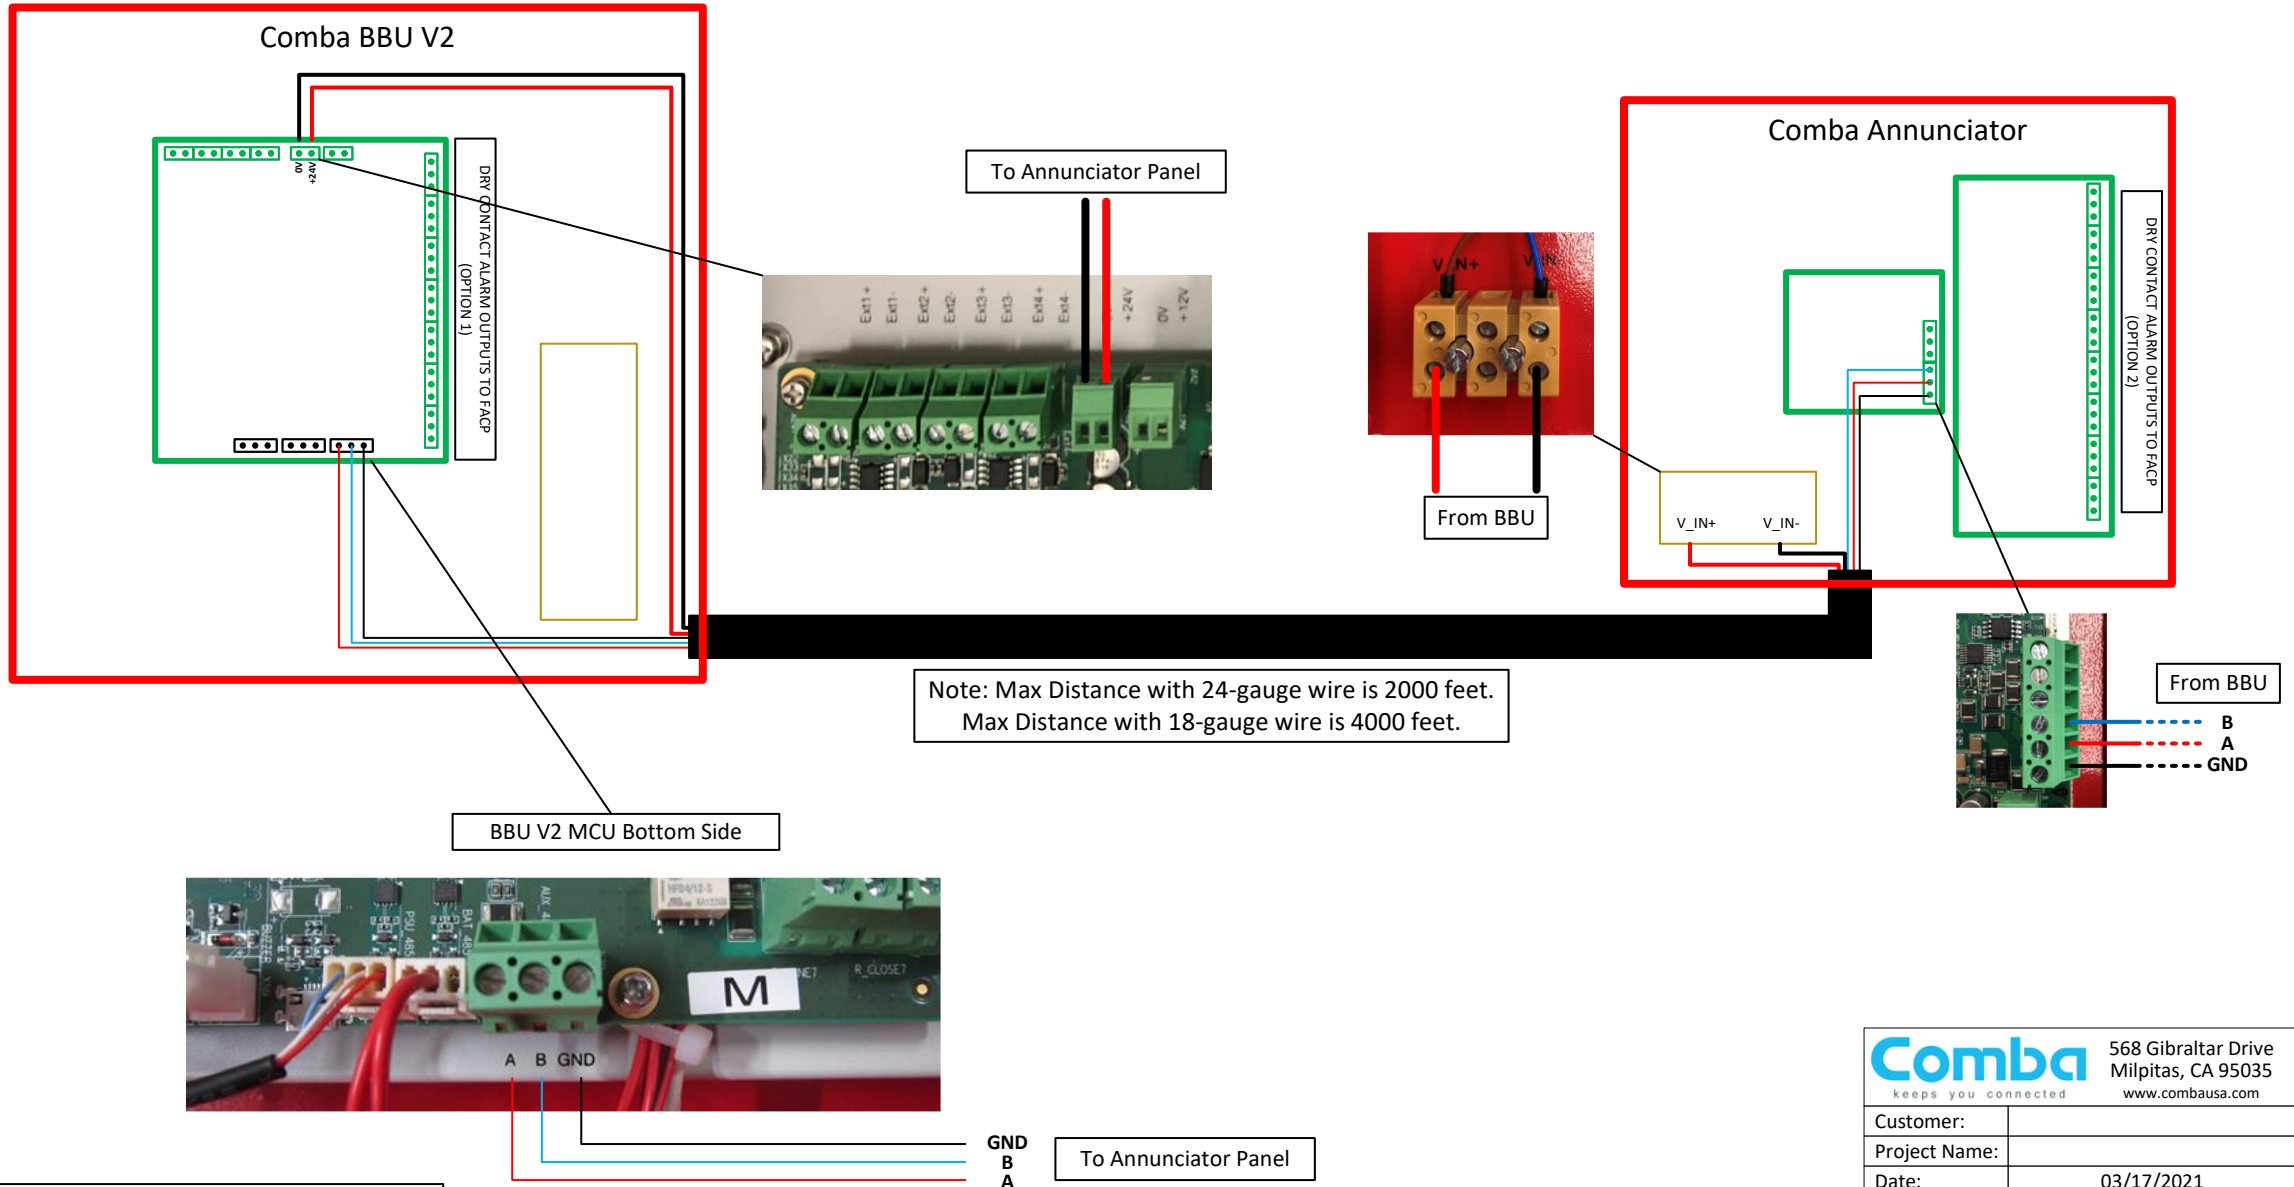

BBU V2 to ANNUNCIATOR PANEL WIRING DIAGRAM

TYPICAL CONFIGURATION

BBU Software Firmware Requirements:
BBU V2 (CPBBUV2-48100-UL): V8101 or newer

Comba keeps you connected		568 Gibraltar Drive Milpitas, CA 95035 www.combausea.com
Customer:		
Project Name:		
Date:	03/17/2021	
Revision:		
Created By:	Comba	