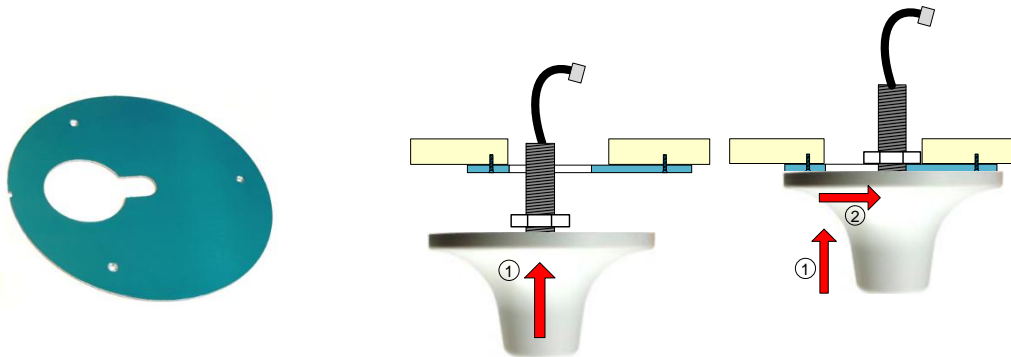

** Note: Acceptable mounting backplanes; drywall, metal J boxes, Plastic or Fiberglass J boxes. MT-DA-02 mounting kit is required for hard ceiling

Antenna Pattern

Mechanical Drawing and Installation Guide

1. Standard Ceiling Mounting

2. Hard Ceiling Mounting

Mounting Bracket: MT-DA-02. Please refer MT-DA-02 Installation instruction

3. High Ceiling Mounting / Joist Mounting

Mounting Bracket: MT-ND-HC. Please refer MT-ND-HC Installation instruction