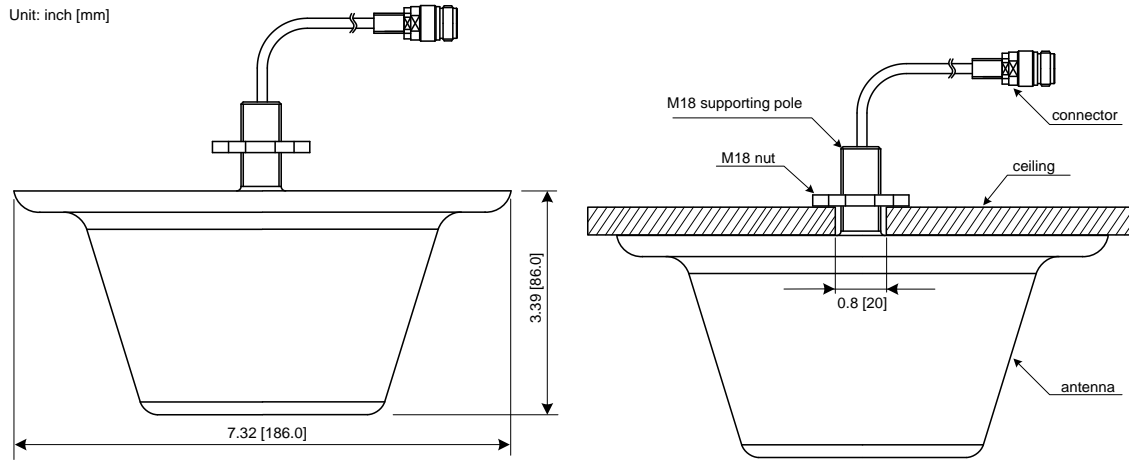

Mechanical Drawing and Installation Guide

1. Standard Ceiling Mounting

2. Hard Ceiling Mounting

Mounting Bracket: MT-DA-02. Please refer MT-DA-02 Installation instruction