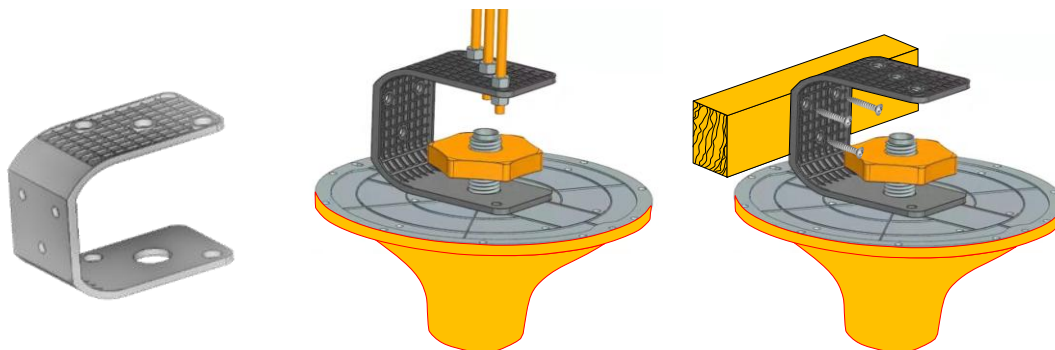

** Note: Acceptable mounting backplanes; drywall, metal J boxes, Plastic or Fiberglass J boxes. MT-DA-02 mounting kit is required for hard ceiling

Antenna Pattern

Mechanical Drawing and Installation Guide

1. Standard Ceiling Mounting

2. Hard Ceiling Mounting

Mounting Bracket: MT-DA-02. Please refer MT-DA-02 Installation instruction

3. High Ceiling Mounting / Joist Mounting

Mounting Bracket: MT-ND-HC. Please refer MT-ND-HC Installation instruction

High Ceiling Mounting

Joist Mounting