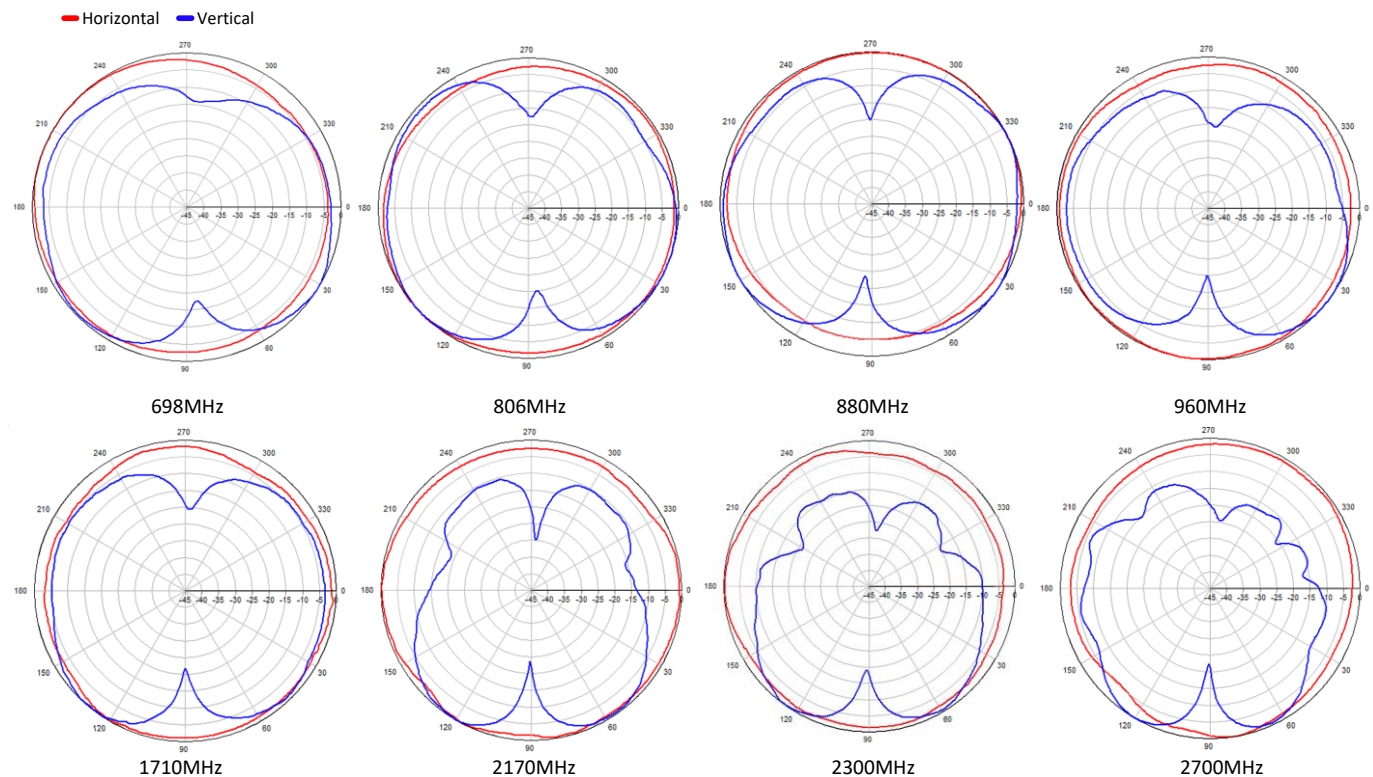

Antenna Pattern